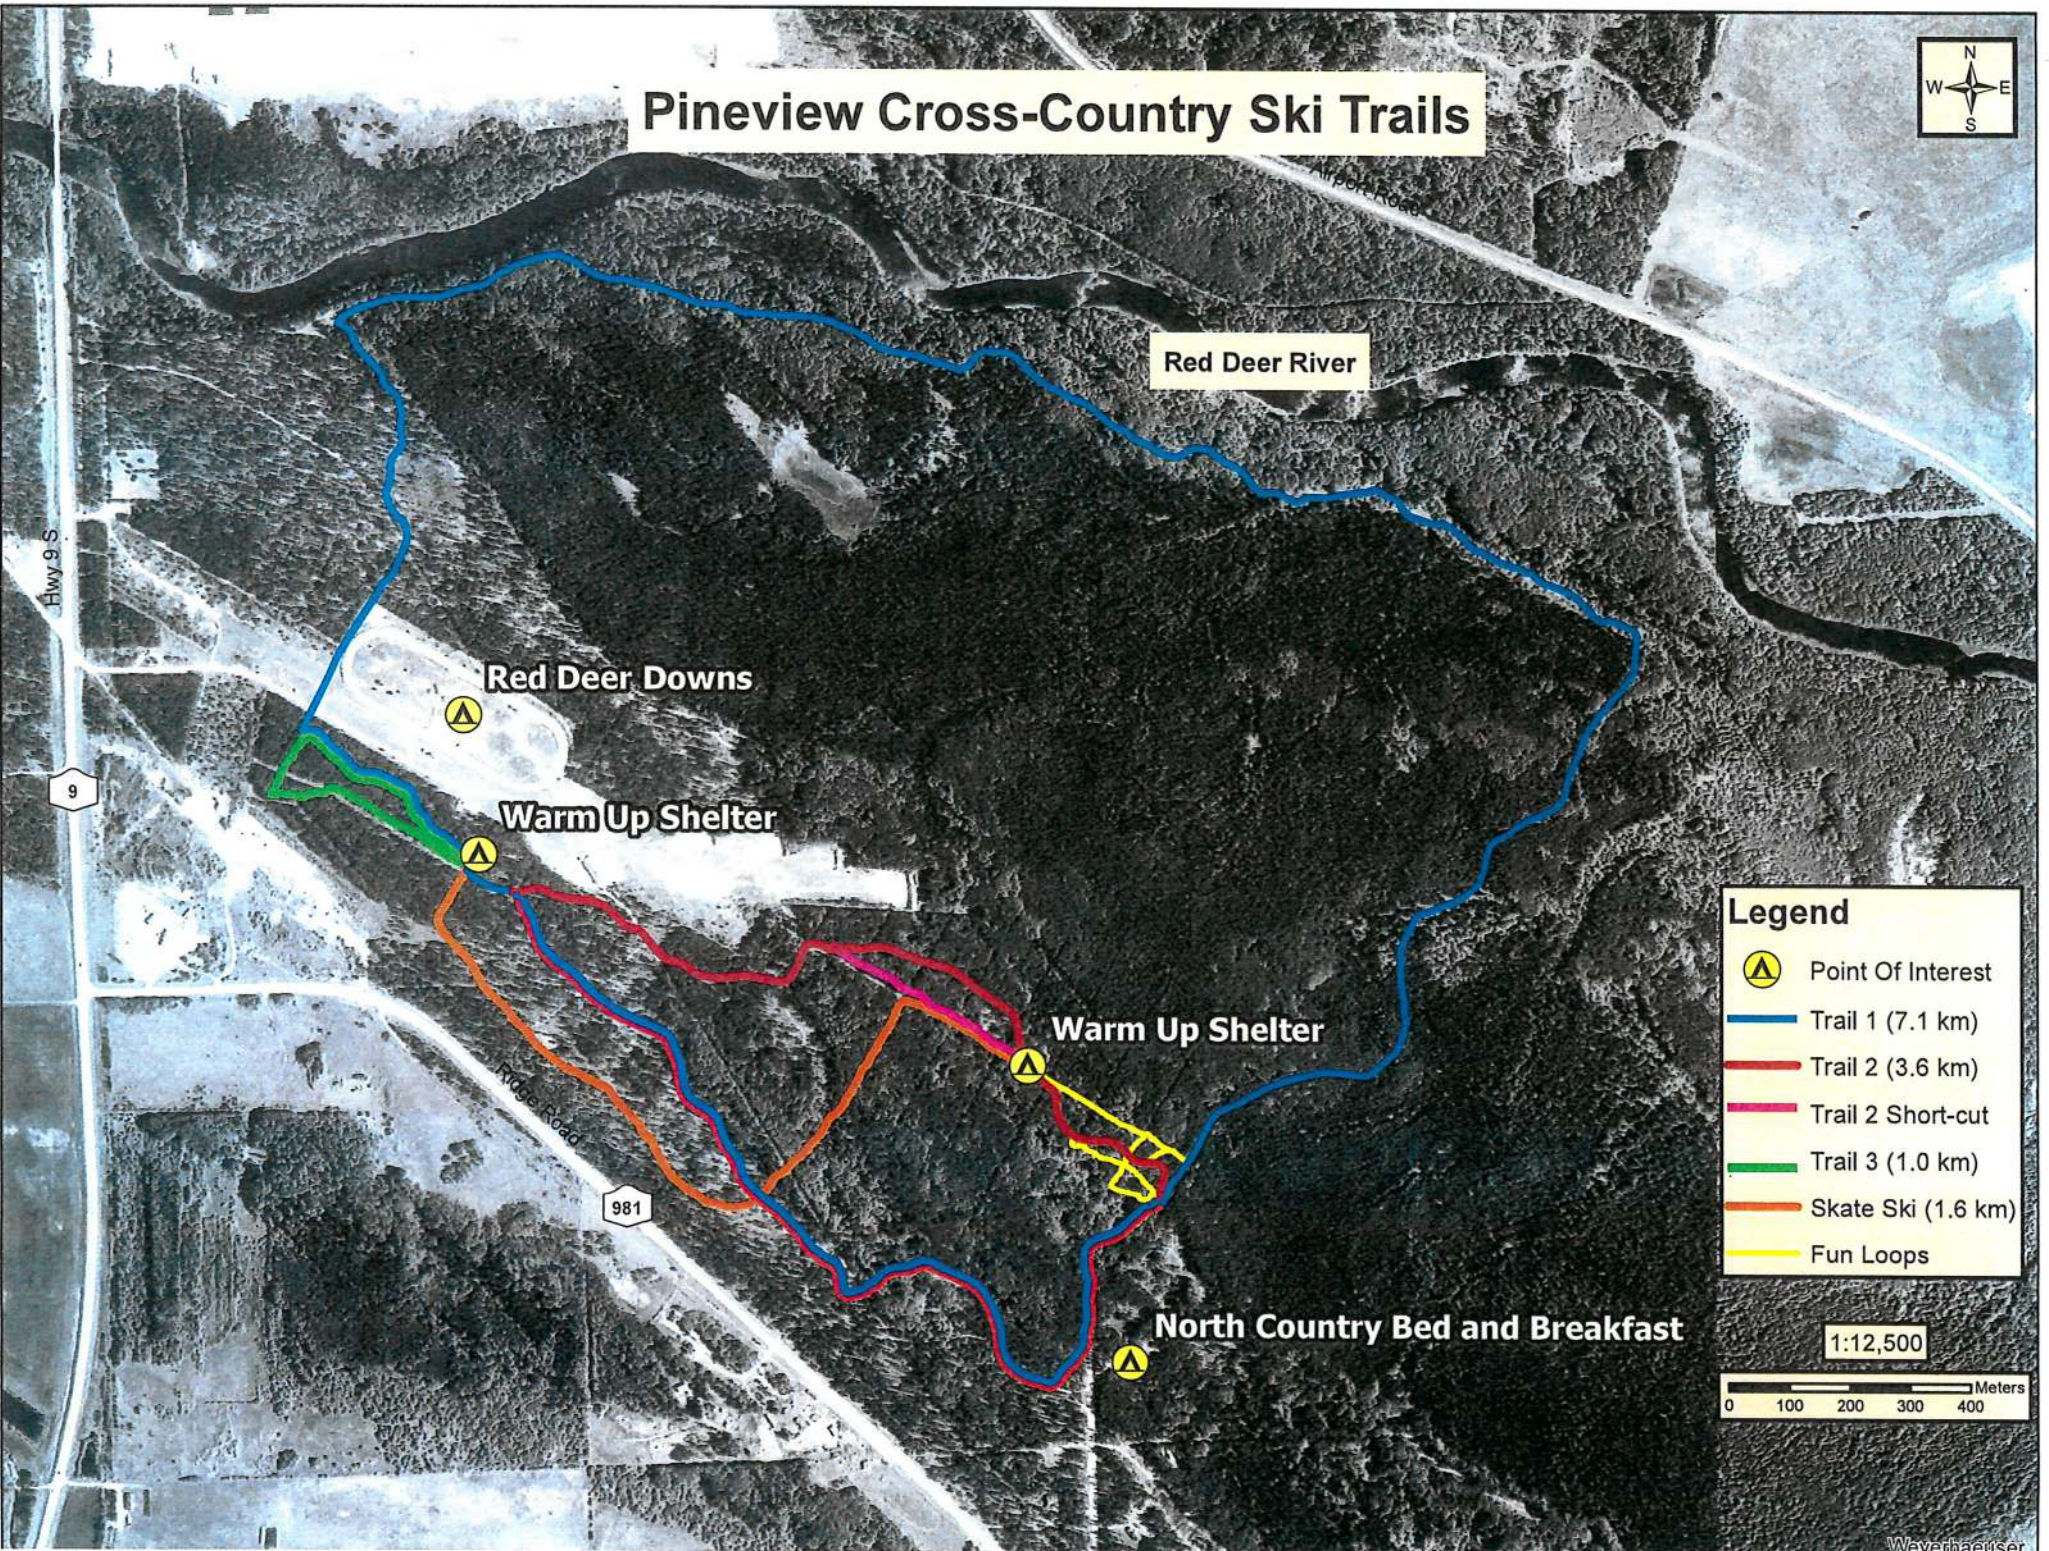

Pineview Cross-Country Ski Trails

Legend

- Point Of Interest
- Trail 1 (7.1 km)
- Trail 2 (3.6 km)
- Trail 2 Short-cut
- Trail 3 (1.0 km)
- Skate Ski (1.6 km)
- Fun Loops

1:12,500