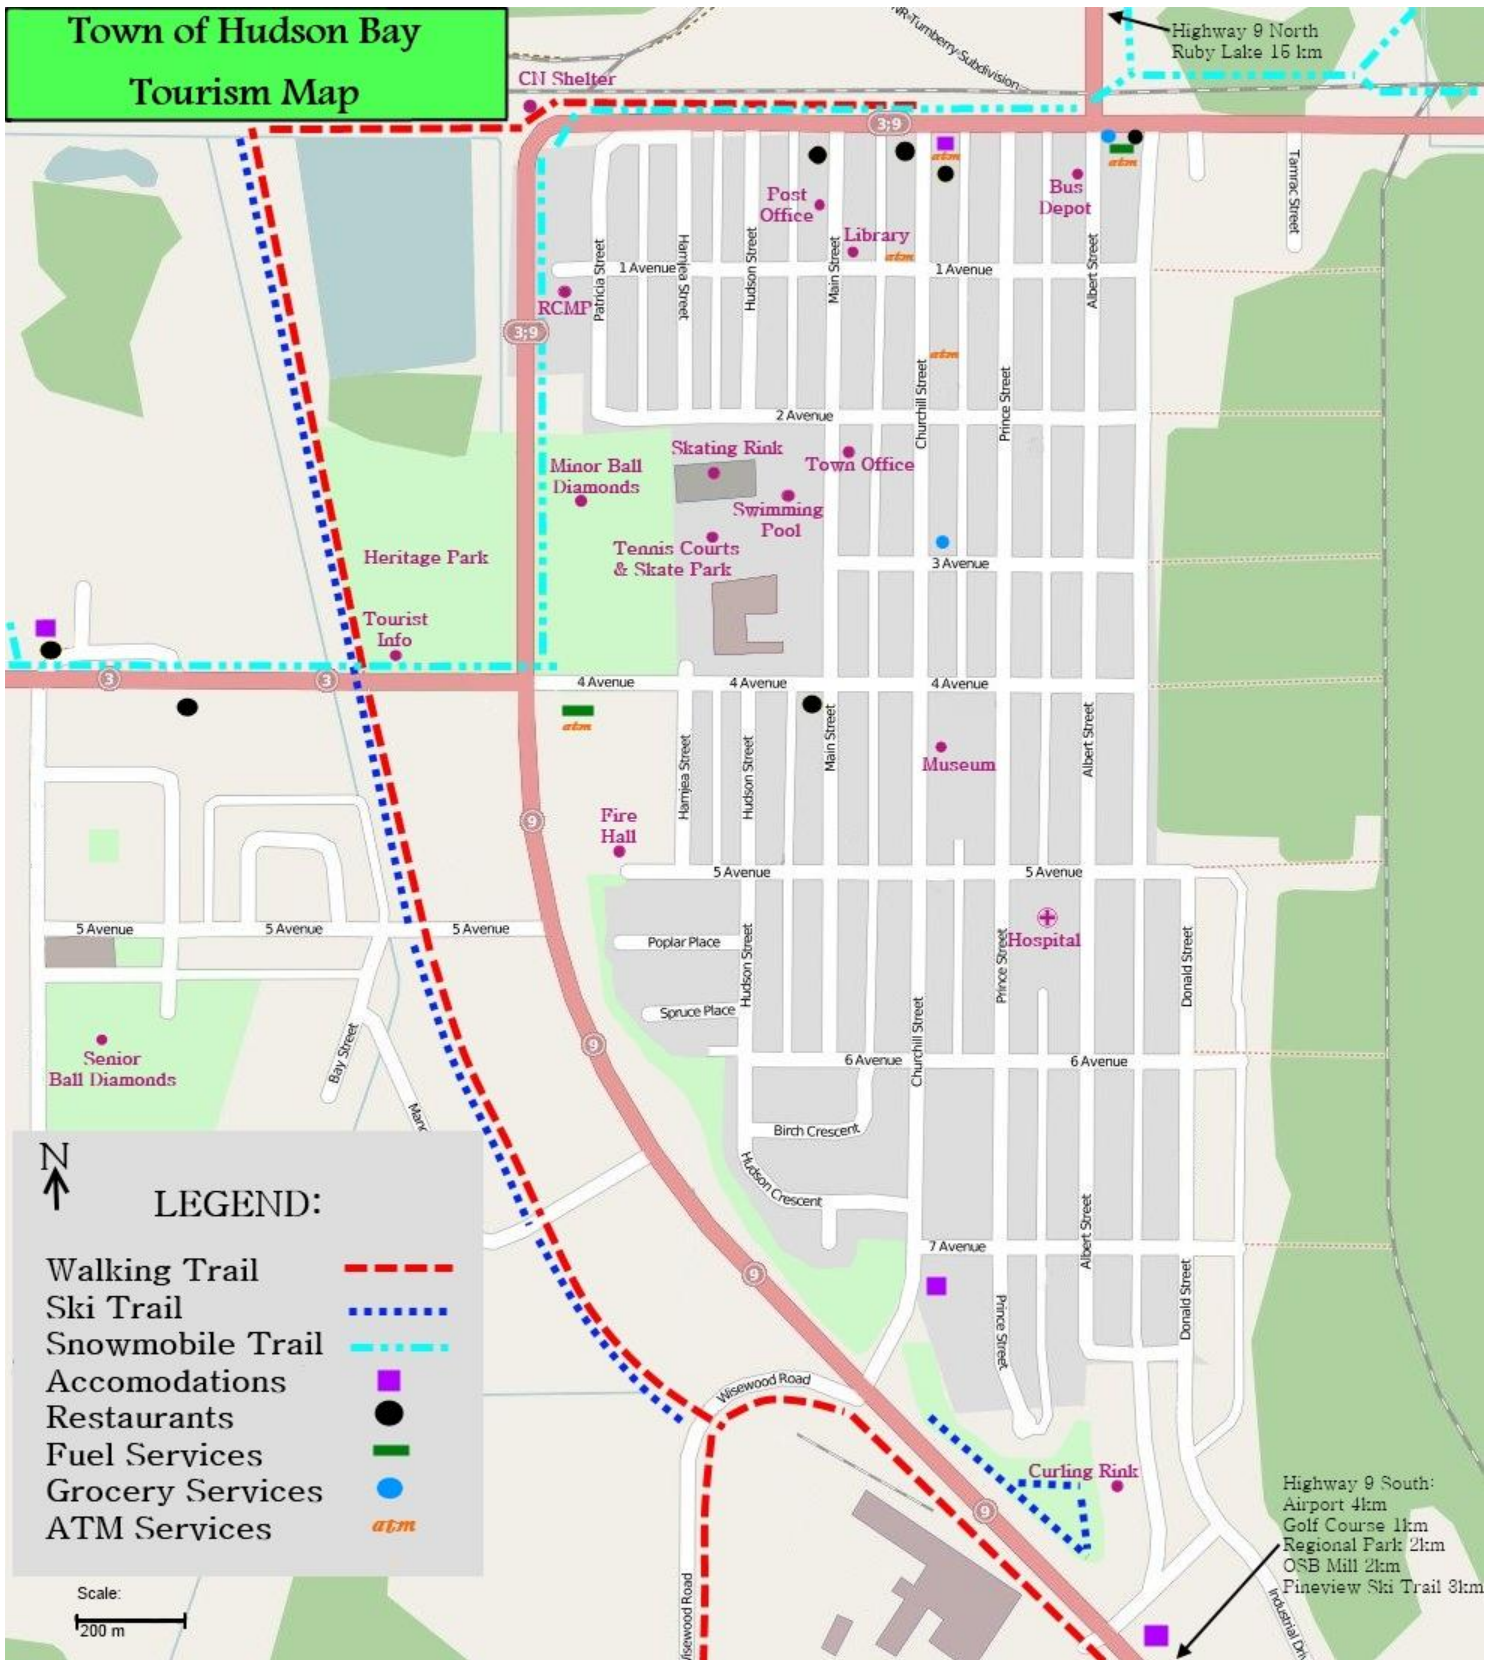

# Town of Hudson Bay Tourism Map

Highway 9 North  
Ruby Lake 15 km

CN Shelter

3:9

Post Office

Library

Bus Depot

RCMP

Skating Rink

Town Office

Minor Ball Diamonds

Swimming Pool

Tennis Courts & Skate Park

Heritage Park

Tourist Info

Museum

Fire Hall

Hospital

Senior Ball Diamonds

Curling Rink

Highway 9 South:  
Airport 4km  
Golf Course 1km  
Regional Park 2km  
OSB Mill 2km  
Pineview Ski Trail 3km

N  
↑

## LEGEND:

- Walking Trail - - -
- Ski Trail - - -
- Snowmobile Trail - - -
- Accommodations ■
- Restaurants ●
- Fuel Services ■
- Grocery Services ●
- ATM Services atm

Scale:  
200 m